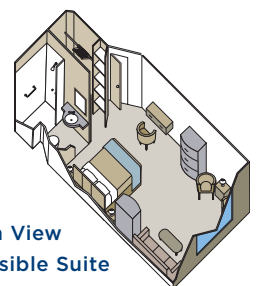

DECK PLANS

ABOARD STAR PRIDE

ONBOARD SPACES

- | | | |
|-------------------|----------------------|-------------------------|
| 1 Yacht Club | 9 Owner's Suites | 17 Reception |
| 2 Star Bar | 10 Classic Suites | 18 Lounge |
| 3 Bridge | 11 Balcony Suites | 19 Computer Center |
| 4 WindSpa | 12 Ocean View Suites | 20 AmphorA Restaurant |
| 5 Fitness Center | 13 Signature Shop | 21 Watersports Platform |
| 6 Whirlpools | 14 Library | |
| 7 Pool | 15 Casino | |
| 8 Veranda/Candles | 16 Compass Rose | |

- OWNER'S SUITE (OW)
- CLASSIC SUITE (CS)
- BALCONY SUITE 1 (BS1)
- BALCONY SUITE (BS)
- OCEAN VIEW SUITE 3 (S3)
- OCEAN VIEW SUITE 2 (S2)
- OCEAN VIEW SUITE 1 (S1)
- OCEAN VIEW SUITE (S)

- Access to board ship is via stairs only.
- Access to/from outside deck may require assistance with doors and thresholds.

- Balcony Suites (BS, BS1):**
277 square feet (26 square meters)
- Ocean View Suites (S, S1, S2, S3):**
277 square feet (26 square meters)
- Modified Accessible Suites:**
277 square feet (26 square meters), (Suites 134, 136, 232, 234).

Owner's Suite, Forward

Classic Suite, Midship

Classic Suite, Forward

Balcony Suite

Ocean View Suite

Ocean View Accessible Suite