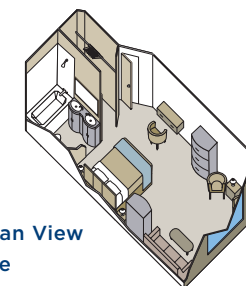

DECK PLANS

ABOARD STAR PRIDE

ONBOARD SPACES

- | | | |
|-------------------|----------------------|-------------------------|
| 1 Yacht Club | 9 Owner's Suites | 17 Reception |
| 2 Star Bar | 10 Classic Suites | 18 Lounge |
| 3 Bridge | 11 Balcony Suites | 19 Computer Center |
| 4 WindSpa | 12 Ocean View Suites | 20 AmphorA Restaurant |
| 5 Fitness Center | 13 Signature Shop | 21 Watersports Platform |
| 6 Whirlpools | 14 Library | |
| 7 Pool | 15 Casino | |
| 8 Veranda/Candles | 16 Compass Rose | |

- OWNER'S SUITE (OW)
- CLASSIC SUITE (CS)
- BALCONY SUITE 1 (BS1)
- BALCONY SUITE (BS)
- OCEAN VIEW SUITE 3 (S3)
- OCEAN VIEW SUITE 2 (S2)
- OCEAN VIEW SUITE 1 (S1)
- OCEAN VIEW SUITE (S)

- Access to board ship is via stairs only.
- Access to/from outside deck may require assistance with doors and thresholds.

- Balcony Suites (BS, BS1):**
277 square feet (26 square meters)
- Ocean View Suites (S, S1, S2, S3):**
277 square feet (26 square meters)
- Modified Accessible Suites:**
277 square feet (26 square meters), (Suites 134, 136, 232, 234).

Owner's Suite, Forward

Classic Suite, Midship

Classic Suite, Forward

Balcony Suite

Ocean View Suite

Ocean View Accessible Suite