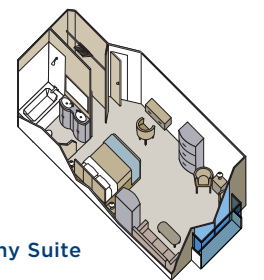

DECK PLANS

ABOARD STAR PRIDE

ONBOARD SPACES

- | | | |
|-------------------|----------------------|-------------------------|
| 1 Yacht Club | 9 Owner's Suites | 17 Reception |
| 2 Star Bar | 10 Classic Suites | 18 Lounge |
| 3 Bridge | 11 Balcony Suites | 19 Computer Center |
| 4 WindSpa | 12 Ocean View Suites | 20 AmphorA Restaurant |
| 5 Fitness Center | 13 Signature Shop | 21 Watersports Platform |
| 6 Whirlpools | 14 Library | |
| 7 Pool | 15 Casino | |
| 8 Veranda/Candles | 16 Compass Rose | |

ALL SUITE YACHT

- Owner's Suites (OW):**
575 square feet (54 square meters)
- Classic Suites (CS):**
Forward Suites, 01 and 02 — 530 square feet (49 square meters)
Midship Suites, 05 and 06 — 400 square feet (37 square meters)

- Balcony Suites (BS, BS1):**
277 square feet (26 square meters)
- Ocean View Suites (S, S1, S2, S3):**
277 square feet (26 square meters)
- Modified Accessible Suites:**
277 square feet (26 square meters), (Suites 134, 136, 232, 234).

Owner's Suite, Forward

Classic Suite, Midship

Classic Suite, Forward

Balcony Suite

Ocean View Suite

Ocean View Accessible Suite