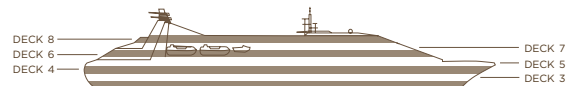

- OWNER'S SUITE (OW)
- CLASSIC SUITE (CS)
- BALCONY SUITE 1 (BS1)
- BALCONY SUITE (BS)
- OCEAN VIEW SUITE 3 (S3)
- OCEAN VIEW SUITE 2 (S2)
- OCEAN VIEW SUITE 1 (S1)
- OCEAN VIEW SUITE (S)

- Access to board ship is via stairs only.
- Access to/from outside deck may require assistance with doors and thresholds.

SHIP FACTS

- **GUEST CAPACITY:** 212
- **GUEST DECKS:** 6
- **CREW MEMBERS:** 140
- **LENGTH:** 440 feet (134 meters)
- **BEAM:** 63 feet (19 meters)
- **DRAFT:** 16.5 feet (5 meters)
- **CRUISING SPEED:** 15 knots
- **PROPULSION:** Twin propeller, driven by four Bergen marine diesel engines
- **TONNAGE:** 9,975 grt (gross registered tons)
- **SHIP'S REGISTRY:** Bahamas