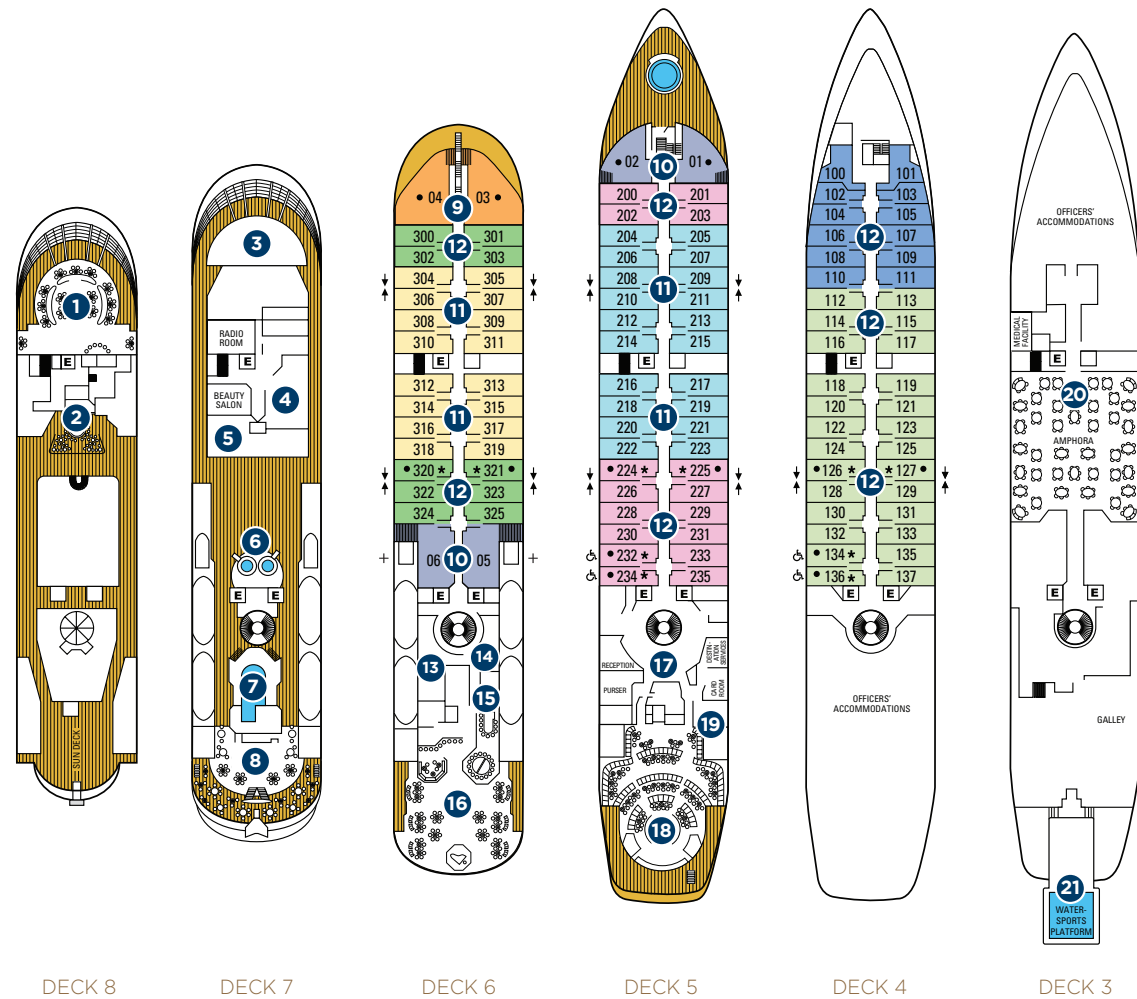

DECK PLANS

ABOARD STAR PRIDE

ONBOARD SPACES

- | | | |
|-------------------|----------------------|-------------------------|
| 1 Yacht Club | 9 Owner's Suites | 17 Reception |
| 2 Star Bar | 10 Classic Suites | 18 Lounge |
| 3 Bridge | 11 Balcony Suites | 19 Computer Center |
| 4 WindSpa | 12 Ocean View Suites | 20 AmphorA Restaurant |
| 5 Fitness Center | 13 Signature Shop | 21 Watersports Platform |
| 6 Whirlpools | 14 Library | |
| 7 Pool | 15 Casino | |
| 8 Veranda/Candles | 16 Compass Rose | |

+ RESTRICTED VIEW
 ↓ ADJOINING SUITES
 E ELEVATOR
 • ONE QUEEN SIZE BED ONLY (no twin option)
 * SHOWER ONLY
 ♿ MODIFIED ACCESSIBLE SUITES
 Feature a full-size bed (no twin option)
 Suites 134, 136, 232 & 234, are modified accessible, shower only with a small lip into shower, a step into the bathroom with a portable ramp, standard interior and exterior doorways.

- OWNER'S SUITE (OW)
- CLASSIC SUITE (CS)
- BALCONY SUITE 1 (BS1)
- BALCONY SUITE (BS)
- OCEAN VIEW SUITE 3 (S3)
- OCEAN VIEW SUITE 2 (S2)
- OCEAN VIEW SUITE 1 (S1)
- OCEAN VIEW SUITE (S)

- Access to board ship is via stairs only.
- Access to/from outside deck may require assistance with doors and thresholds.

SHIP FACTS

- GUEST CAPACITY:** 212
- GUEST DECKS:** 6
- CREW MEMBERS:** 140
- LENGTH:** 440 feet (134 meters)
- BEAM:** 63 feet (19 meters)
- DRAFT:** 16.5 feet (5 meters)
- CRUISING SPEED:** 15 knots
- PROPULSION:** Twin propeller, driven by four Bergen marine diesel engines
- TONNAGE:** 9,975 grt (gross registered tons)
- SHIP'S REGISTRY:** Bahamas